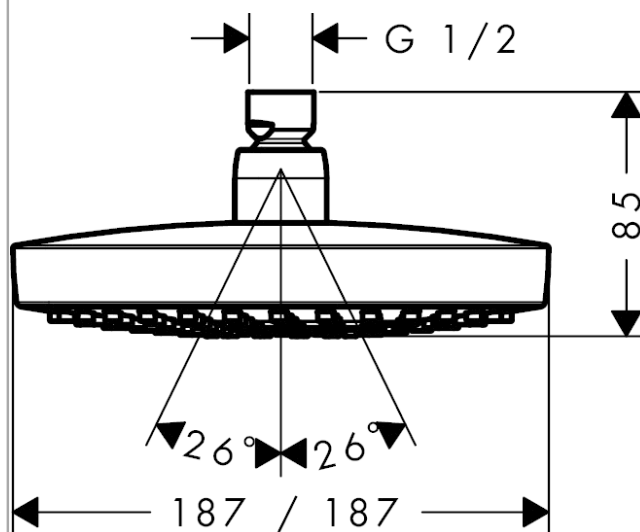

Croma Select E
Croma Select E 180 2jet overhead shower
 Surfaces: **chrome** Article Number: **26524000**

Description

product features

- shower head size: 180 x 180 mm
- spray type: Rain, IntenseRain
- flow rate Rain spray (at 0.3 MPa): 17 l/min
- flow rate IntenseRain spray (at 0.3 MPa): 16 l/min
- spray type alternation: Select button on overhead shower
- spray disc surface in two variants: chrome or white
- material spray disc: plastic

Optional Accessoires

- Shower arm E 389 mm (#27446XXX)
- Ceiling connector E 100 mm (#27467XXX)

Technology

Design awards

Product image

Scale drawing

Flowchart

The consumption was measured in combination with the appropriate fittings (thermostat/mixer/ in-wall valve) to reflect actual application in practice.