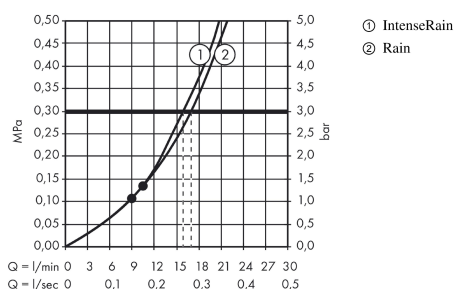

Croma Select E
Croma Select E 180 2jet overhead shower
 Surfaces: **chrome** Article Number: **26524000**

Description

product features

- shower head size: 180 x 180 mm
- spray type: Rain, IntenseRain
- flow rate Rain spray (at 0.3 MPa): 17 l/min
- flow rate IntenseRain spray (at 0.3 MPa): 16 l/min
- spray type alternation: Select button on overhead shower
- spray disc surface in two variants: chrome or white
- material spray disc: plastic

Optional Accessoires

- Shower arm E 389 mm (#27446XXX)
- Ceiling connector E 100 mm (#27467XXX)

Technology

Design awards

Product image

Scale drawing

Flowchart

The consumption was measured in combination with the appropriate fittings (thermostat/mixer/ in-wall valve) to reflect actual application in practice.